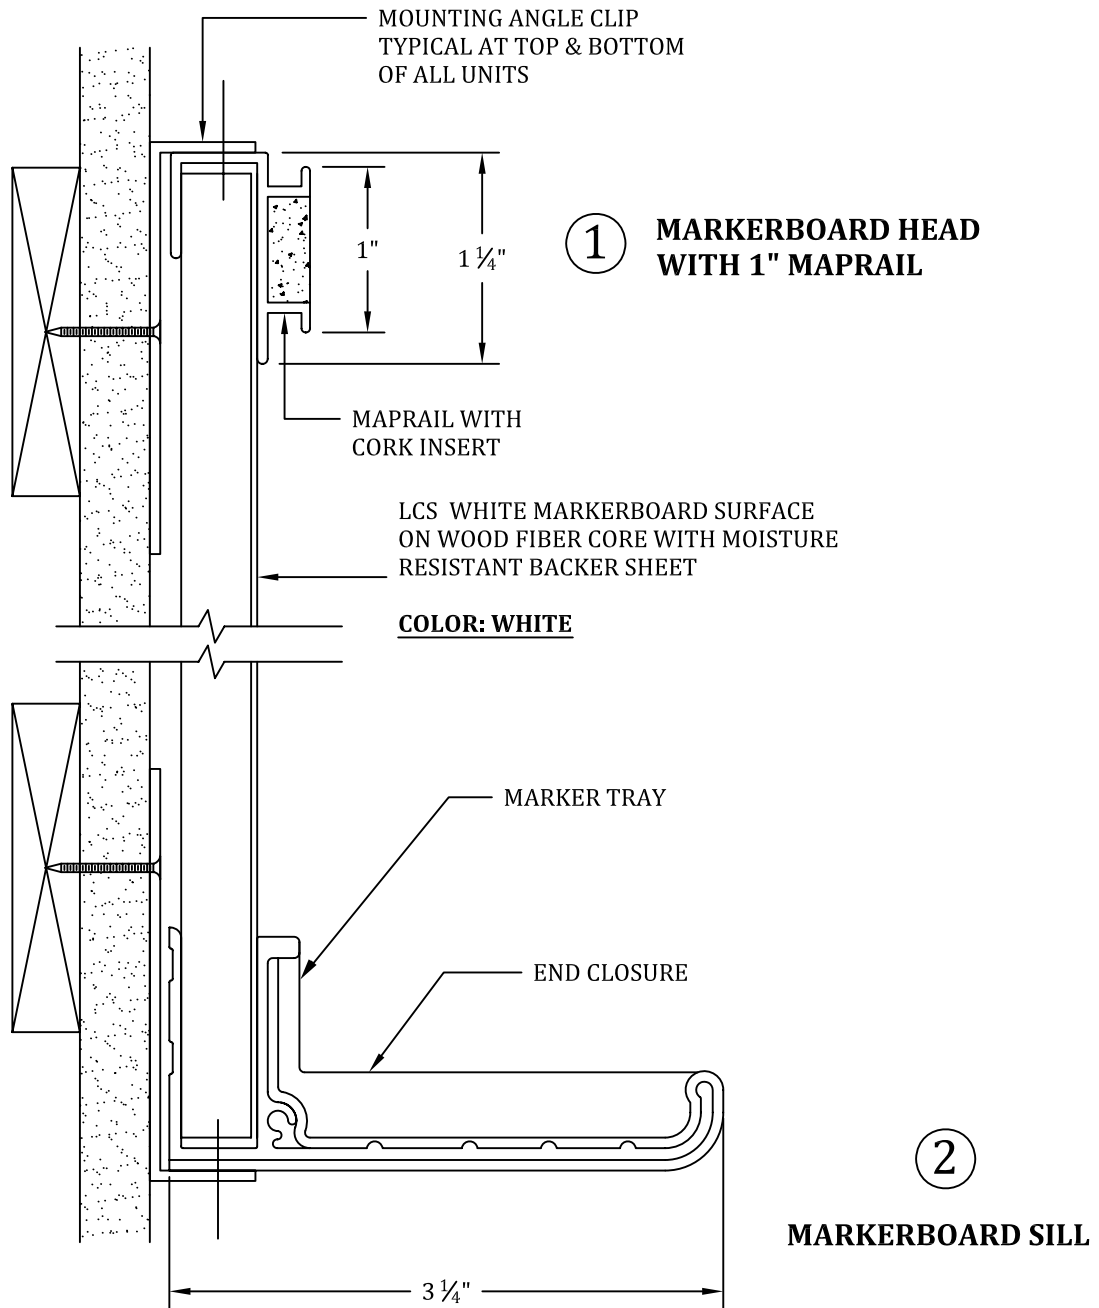

# CLARIDGE LCS DELUXE - FACTORY BUILT MARKERBOARD UNITS

**SCALE: NOT TO SCALE**

Section: 10100		<b>Color Selection</b>  Markerboard: WHITE  Alum. Trim: Clear Satin Anodized	
P.B.S. Supply Co. 7013 South 216th Street Kent, WA 98032 Phone: (253) 395-5550 Fax: (253) 395-5575 www.pbssupply.com			
Project: Location: Architect: Contractor:			
File:	Date:	Drw #	By: Sonny Tram

CORNER DETAIL

3

ALUMINUM TRIM AT PERIMETER

SAFETY FEATURE  
JAMB DETAIL WITH MARKER TRAY  
AND PROTECTIVE END CLOSURE