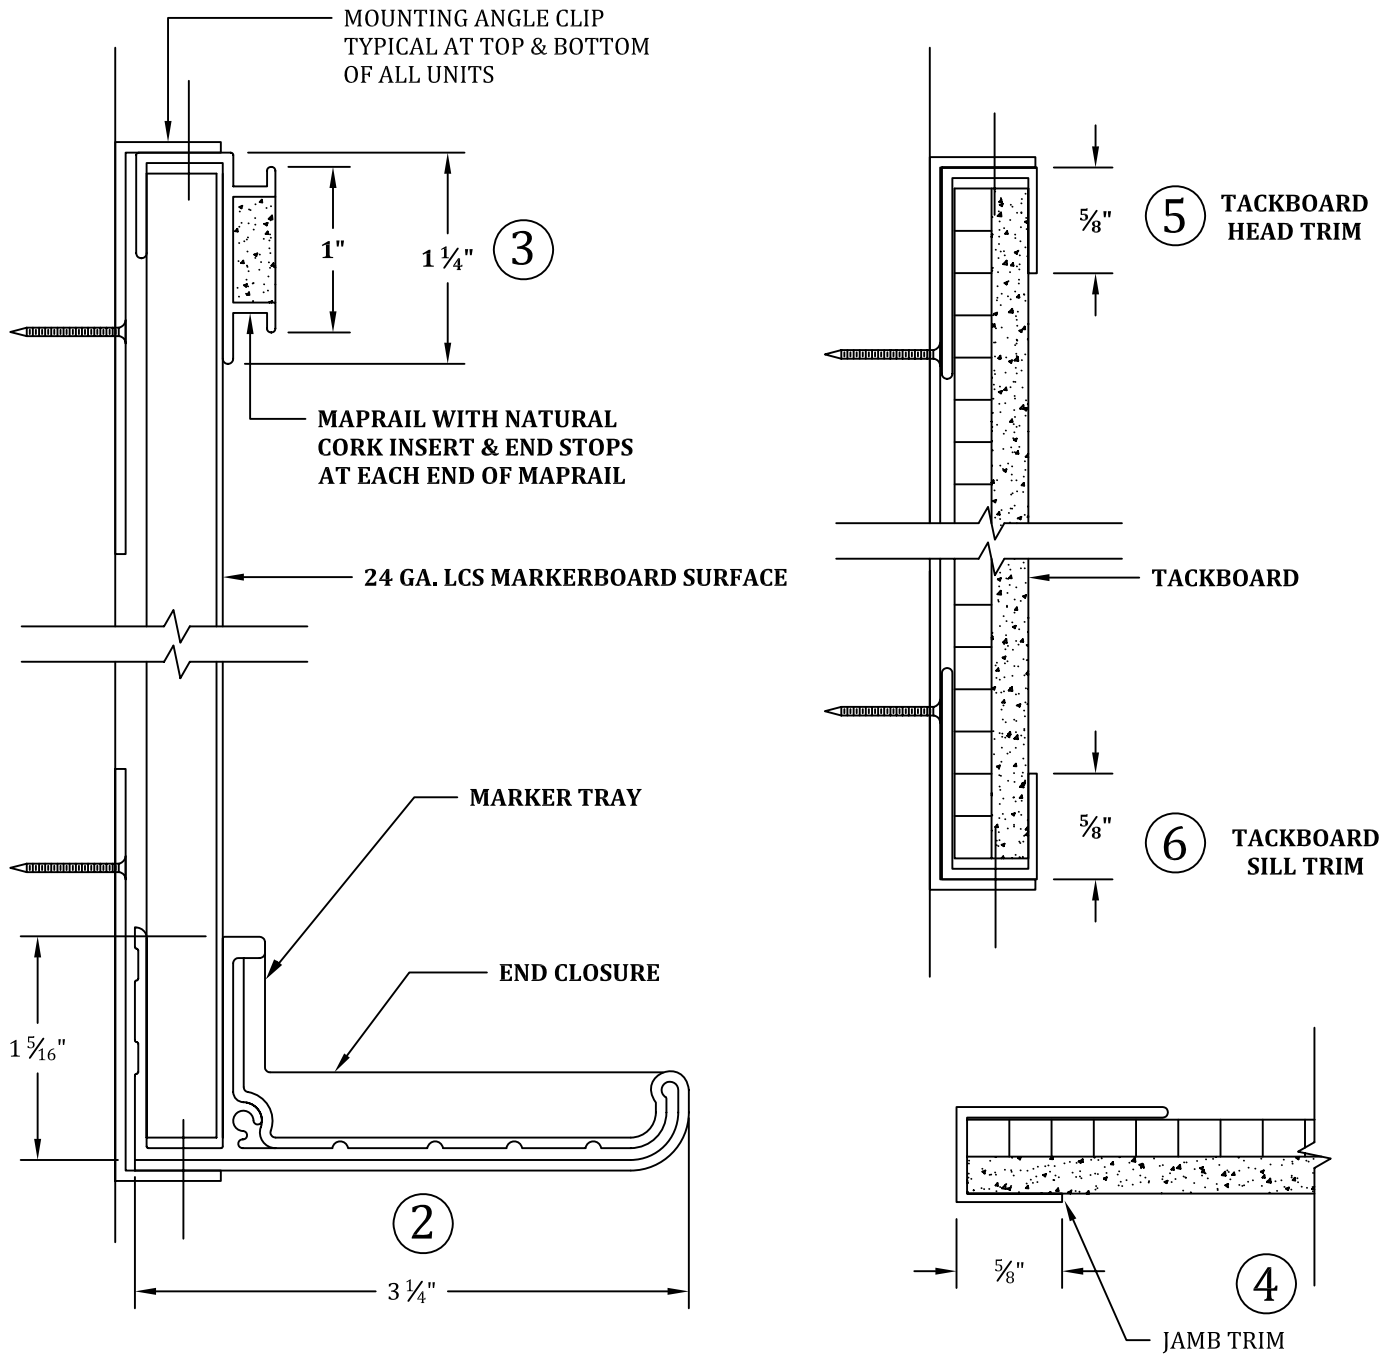

# CLARIDGE SERIES 4 - FACTORY BUILT MARKER/TACK UNITS TRIM SECTION DETAILS

SCALE: NOT TO SCALE

Section:		Project:	Color Selection
P.B.S. Supply Co. 7013 South 216th Street Kent, WA 98032 Phone: (253) 395-5550 Fax: (253) 395-5575 www.pbssupply.com			
		Architect:	Whiteboard:
		Contractor:	Tackboard:
			Alum. Trim: Clear Satin Anodized
File:	Date:	Drw #	By: